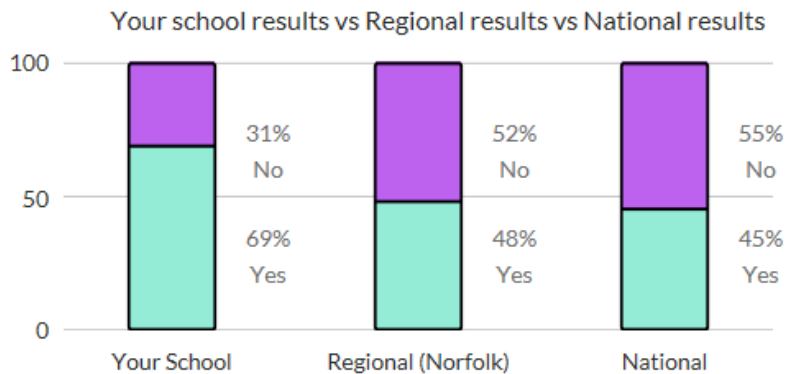

How your results compare...