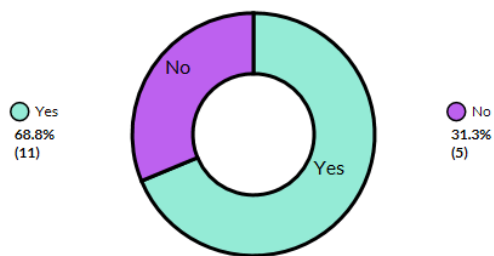

CATCH22 INCLUDE NORFOLK - VOTES FOR SCHOOLS

Voting Dates

Friday 28th April 2017 - Friday 5th May 2017

Vote Topic

Do electronic devices harm family life?

Description

This topic is in direct response to a recent survey of young people which demonstrated that parents'/guardians' phone use was interrupting family activities and children felt ignored

Results for your school & the UK

Do electronic devices harm family life?

Results in your school